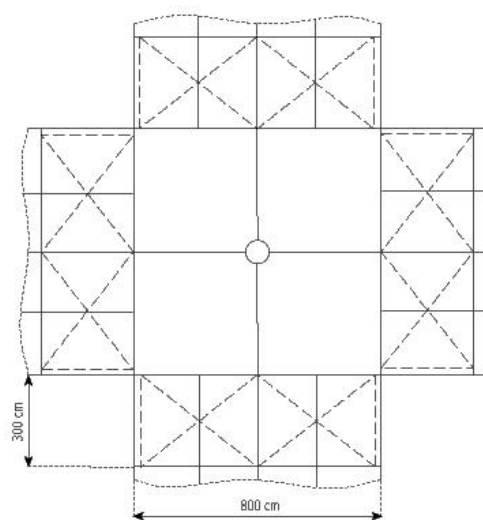

Note

All Mega variations fit to 8m standard party tents

27.09.2011, www.r-zs.de/en/tents/pdf/18

RÖDER Zelt- und Veranstaltungsservice GmbH
63654 Büdingen Fon: +49 06049 700-0
Verkauf: Am Lautenstein Fax: +49 06049 700-339
Vermietung: An den Ellern Fon: +49 06049 700-309
HRB 3261, Friedberg UST-IdNr.: DE 112607812

Geschäftsführer:
Rüdiger Blasius
Jens Brüggemann
Thomas Roman
St.-Nr.: 020 225 62014

Bank:
WGZ Bank eG
KBC Bank DTLD AG
Fortis Bank
Duns-Nr.: 32-239-9494

IBAN BLZ Konto
DE73 400 600 00 0000 772 633
DE86 500 203 00 0000 295 086
DE15 370 106 00 1102 421 161
info@r-zs.com

SWIFT/BIC
GENO DE MS
BANV DE HB 500
GEBADE 33
www.r-zs.com