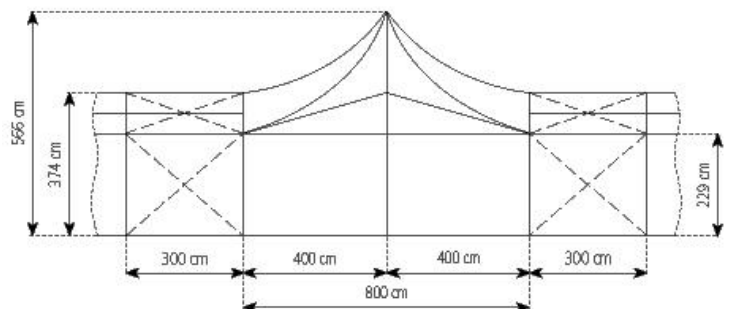

Note

All Mega variations fit to 8m standard party tents

27.09.2011, www.r-zs.de/en/tents/pdf/18

RÖDER Zelt- und Veranstaltungsservice GmbH
63654 Büdingen Fon: +49 06049 700-0
Verkauf: Am Lautenstein Fax: +49 06049 700-339
Vermietung: An den Ellern Fon: +49 06049 700-309
HRB 3261, Friedberg UST-IdNr.: DE 112607812

Geschäftsführer:
Rüdiger Blasius
Jens Brüggemann
Thomas Roman
St.-Nr.: 020 225 62014

Bank:
WGZ Bank eG
KBC Bank DTLD AG
Fortis Bank
Duns-Nr.: 32-239-9494

IBAN BLZ Konto
DE73 400 600 00 0000 772 633
DE86 500 203 00 0000 295 086
DE15 370 106 00 1102 421 161
info@r-zs.com

SWIFT/BIC
GENO DE MS
BANV DE HB 500
GEBADE 33
www.r-zs.com