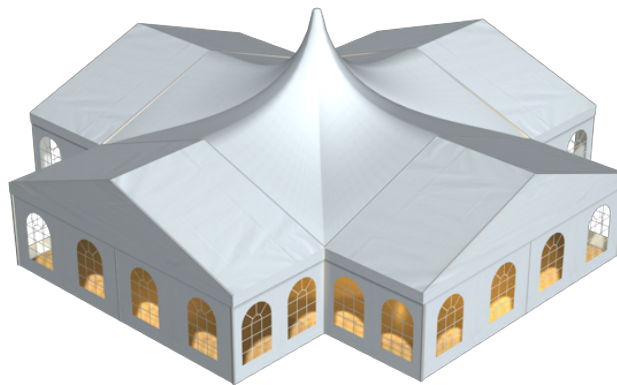

Party Tent Mega 8M Quattro

**Clear-span width**

800 cm

Side height

229 cm

Ridge height

374 cm

Highest point

566 cm

Roof pitch

20°

Bay distance

300 cm

Gable uprights

1 gable upright (per end)

Longest component

Aluminium cassettefloor with plywood or full aluminiumboards

Cover

RÖDER No. 1: PVC-coated polyester textile, flame retardant to DIN 4102 B1, M2

Note

All Mega variations fit to 8m standard party tents

27.09.2011, www.r-zs.de/en/tents/pdf/18