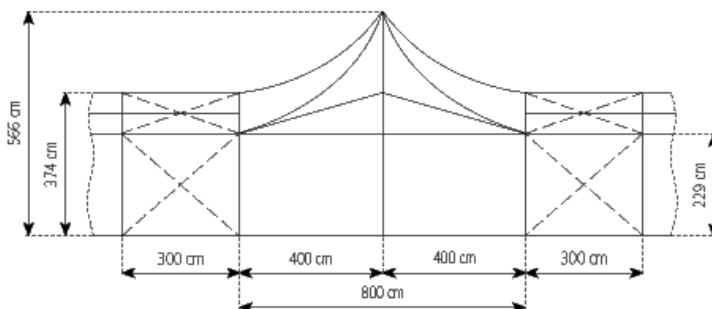

Note

All Mega variations fit to 8m standard party tents

23.09.2008, www.r-zs.de/en/18

RÖDER Zelt- und Veranstaltungsservice GmbH
63654 Büdingen Fon: +49 06049 700-0
Verkauf: Am Lautenstein Fax: +49 06049 700-339
Vermietung: An den Ellern Fon: +49 06049 700-309
HRB 3261, Friedberg UST.-IdNr.: DE 112607812

Geschäftsführer:
Rüdiger Blasius
Jens Brüggemann
St.-Nr.: 20 242 70249

Bank:
WGZ Bank eG
KBC Bank DTLG AG
Fortis Bank
Duns-Nr.: 32-239-9494

IBAN BLZ Konto
DE73 400 600 00 0000 772 633
DE86 500 203 00 0000 295 086
DE15 370 106 00 1102 421 161
info@r-zs.com

SWIFT/BIC
GENO DE MS
BANV DE HB 500
GEBADE 33
www.r-zs.com