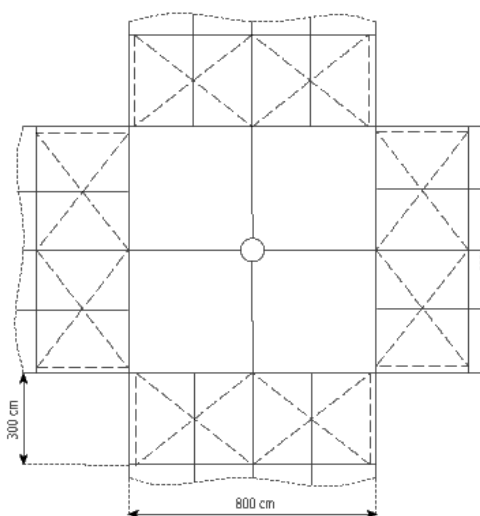

Note

All Mega variations fit to 8m standard party tents

23.09.2008, www.r-zs.de/en/18

RÖDER Zelt- und Veranstaltungsservice GmbH
63654 Büdingen Fon: +49 06049 700-0
Verkauf: Am Lautenstein Fax: +49 06049 700-339
Vermietung: An den Ellern Fon: +49 06049 700-309
HRB 3261, Friedberg UST.-IdNr.: DE 112607812

Geschäftsführer:
Rüdiger Blasius
Jens Brüggemann
St.-Nr.: 20 242 70249

Bank:
WGZ Bank eG
KBC Bank DTLG AG
Fortis Bank
Duns-Nr.: 32-239-9494

IBAN BLZ Konto
DE73 400 600 00 0000 772 633
DE86 500 203 00 0000 295 086
DE15 370 106 00 1102 421 161
info@r-zs.com

SWIFT/BIC
GENO DE MS
BANV DE HB 500
GEBADE 33
www.r-zs.com